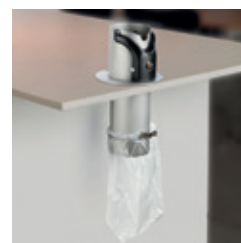

KIT SPAZZOLE INCLUSE
/ BRUSHES INCLUDED IN THE KIT

Per portafiltri di Ø 53 mm e Ø 58 mm
/ For Ø 53 mm and Ø 58 mm
portafilter baskets

TENSIONE, POTENZA MOTORE
/ VOLTAGE, POWER

220-240 V – 50/60 Hz, 36 W

GIRI SPAZZOLA
/ R.P.M.

200/min.

FUNZIONAMENTO
/ FUNCTIONING

Attivazione automatica
della spazzola tramite il lettore ottico
/ Automatic brush activation
with optical sensing device

MATERIALE SPAZZOLA
/ BRUSH MATERIAL

Gomma alimentare
/ Food grade rubber

MATERIALE
/ MATERIAL

Corpo in acciaio inox
/ Stainless steel body

PESO NETTO / NET WEIGHT

3 kg

DIMENSIONI / DIMENSIONS

187 x 187 x 234h mm

OPTIONAL

Spazzola per portafiltri Ø special
/ Brush for special Ø portafilter baskets